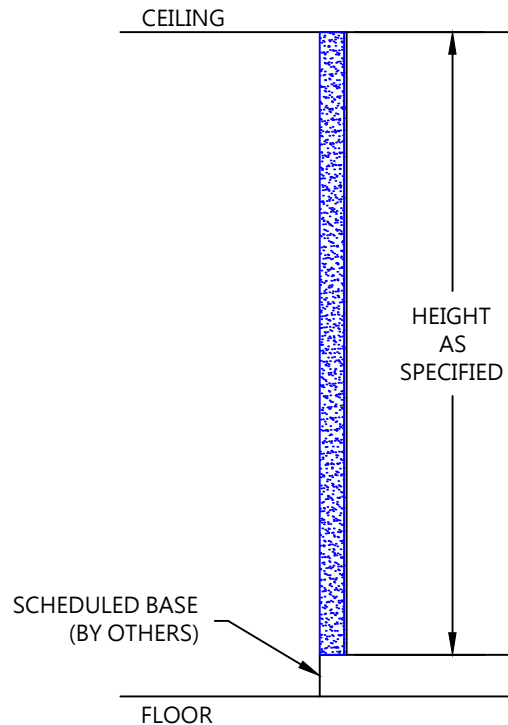

ProTek Systems, Inc.

PROTEK SYSTEMS, INC.
1250 WALLACE DR UNIT B
DELRAY BEACH, FL 33444
TELEPHONE: 800-598-2153
FAX: 561-395-4771
SALES@PROTEKMAIL.COM

SD-305 SUPER DUTY CORNER GUARD

FEATURES:

- ALLOY 5052-H32 .063" THICK ALUMINUM COATED WITH SUPER DUTY POLYUREA
- STOCK LENGTHS: 4FT, 8FT, OR 10FT
- CUSTOM WING SIZES AVAILABLE
- CUSTOM HEIGHTS AND ANGLES AVAILABLE
- CUSTOM COLOR MATCHING AVAILABLE

MOUNTING OPTIONS:

- DRILLED:
 - #6 COUNTERSUNK HOLES (FASTENERS BY OTHERS)
 - STANDARD SPACING: 3" FROM EACH END AND SPACED EVENLY NOT TO EXCEED 36" O.C.

CUSTOMER:

PROJECT:

ARCHITECT:

SALES REP:

SD-305