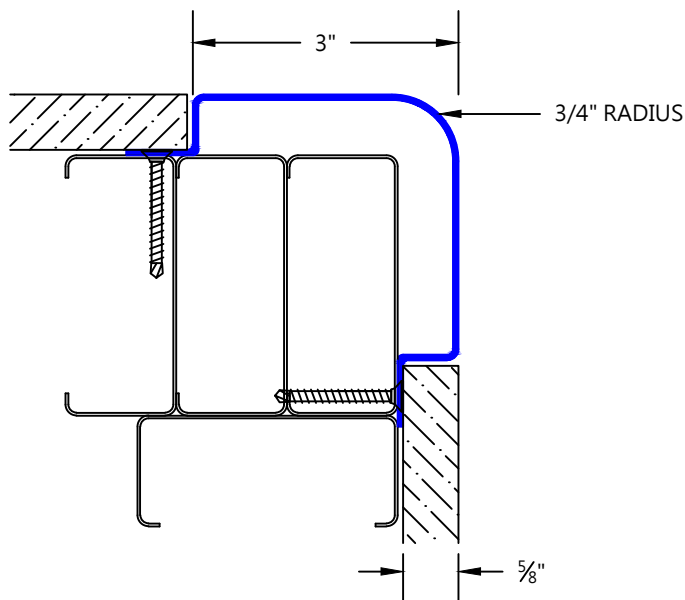

ProTek Systems, Inc.

PROTEK SYSTEMS, INC.
1250 WALLACE DR UNIT B
DELRAY BEACH, FL 33444
TELEPHONE: 800-598-2153
FAX: 561-395-4771
SALES@PROTEKMAIL.COM

SD-305 SUPER DUTY CORNER GUARD

FEATURES:

- ALLOY 5052-H32 .063" THICK ALUMINUM COATED WITH SUPER DUTY POLYUREA
- STOCK LENGTHS: 4FT, 8FT, OR 10FT
- CUSTOM WING SIZES AVAILABLE
- CUSTOM HEIGHTS AND ANGLES AVAILABLE
- CUSTOM COLOR MATCHING AVAILABLE

MOUNTING OPTIONS:

- DRILLED:
 - #6 COUNTERSUNK HOLES (FASTENERS BY OTHERS)
 - STANDARD SPACING: 3" FROM EACH END AND SPACED EVENLY NOT TO EXCEED 36" O.C.

CUSTOMER:

PROJECT:

ARCHITECT:

SALES REP:

SD-305