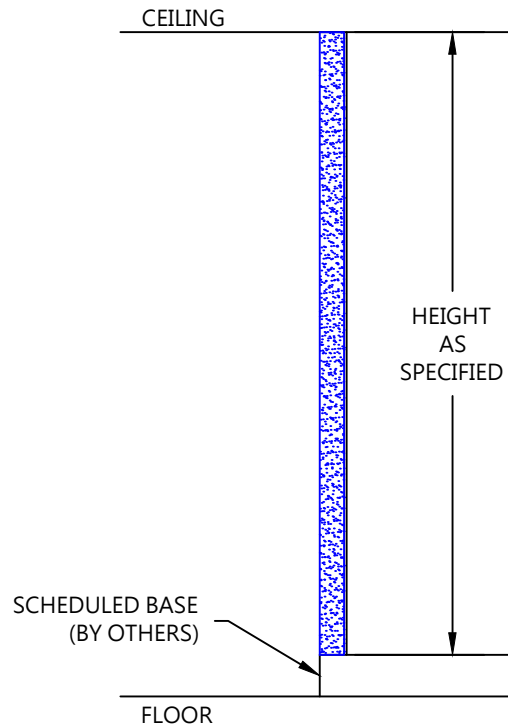

## SD-300 SUPER DUTY CORNER GUARD

### FEATURES:

- ALLOY 5052-H32 .063" THICK ALUMINUM COATED WITH SUPER DUTY POLYUREA
- STOCK LENGTHS: 4FT, 8FT, OR 10FT
- CUSTOM WING SIZES AVAILABLE
- CUSTOM HEIGHTS AND ANGLES AVAILABLE
- CUSTOM COLOR MATCHING AVAILABLE

### MOUNTING OPTIONS:

- DRILLED:
  - #6 COUNTERSUNK HOLES (FASTENERS BY OTHERS)
  - STANDARD SPACING: 3" FROM EACH END AND SPACED EVENLY NOT TO EXCEED 36" O.C.

CUSTOMER:

PROJECT:

ARCHITECT:

SALES REP:

**SD-300**