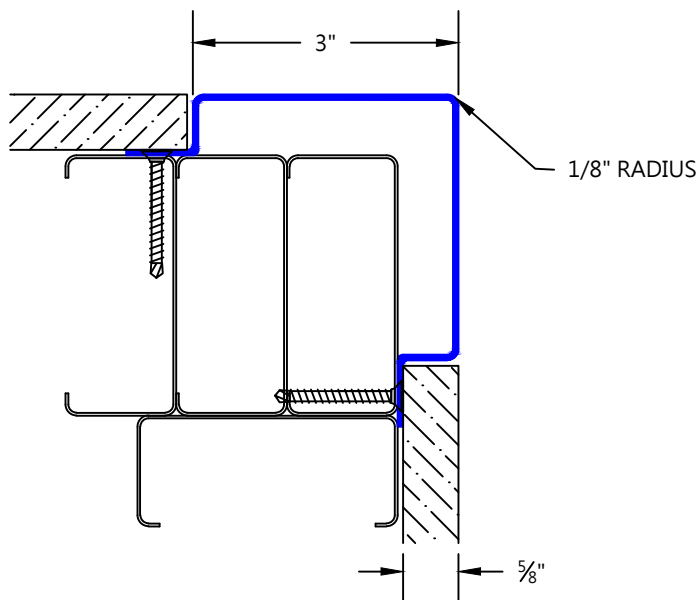

## SD-300 SUPER DUTY CORNER GUARD

### FEATURES:

- ALLOY 5052-H32 .063" THICK ALUMINUM COATED WITH SUPER DUTY POLYUREA
- STOCK LENGTHS: 4FT, 8FT, OR 10FT
- CUSTOM WING SIZES AVAILABLE
- CUSTOM HEIGHTS AND ANGLES AVAILABLE
- CUSTOM COLOR MATCHING AVAILABLE

### MOUNTING OPTIONS:

- DRILLED:
  - #6 COUNTERSUNK HOLES (FASTENERS BY OTHERS)
  - STANDARD SPACING: 3" FROM EACH END AND SPACED EVENLY NOT TO EXCEED 36" O.C.

CUSTOMER:

PROJECT:

ARCHITECT:

SALES REP:

**SD-300**