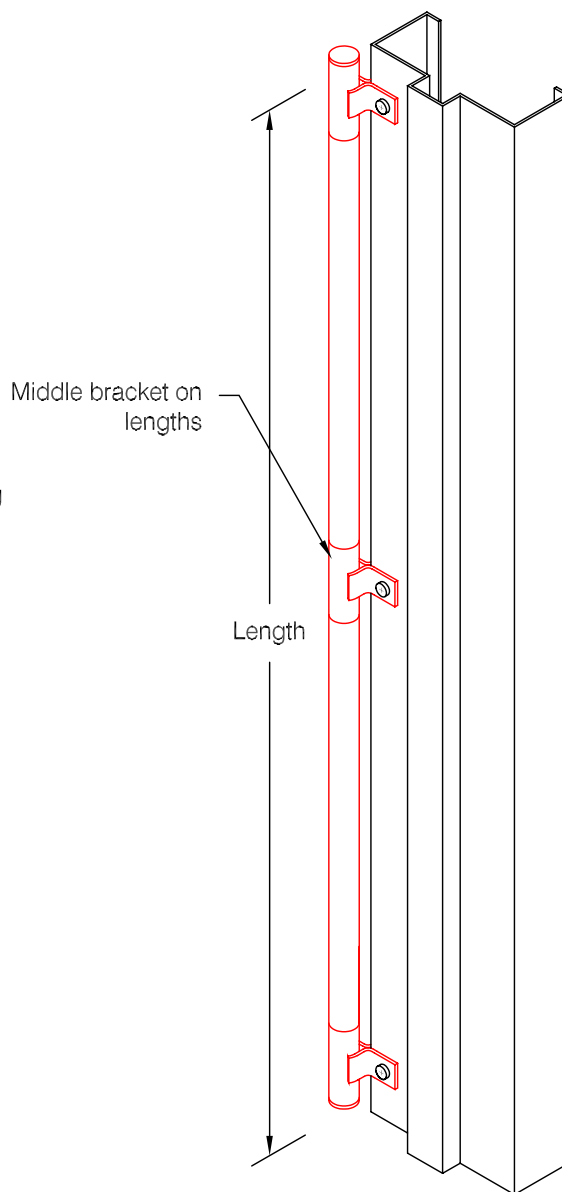

## DFGS-100 Door Frame Guard

### Features:

- Type 304 stainless steel
- Molded plastic top and bottom caps
- Standard length: 48" (1219)  
42" (1067)
- Custom lengths available

### Finishes:

- #3/#4 polish

*Exploded View*

*Installed View*

Customer :

Project :

Architect :

Sales Rep :