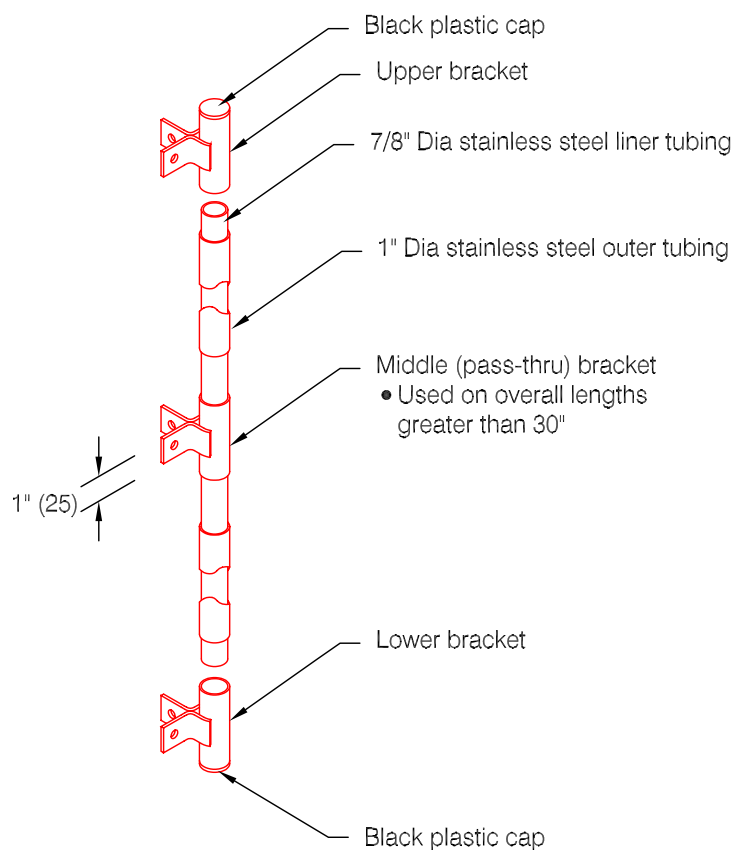

Exploded View