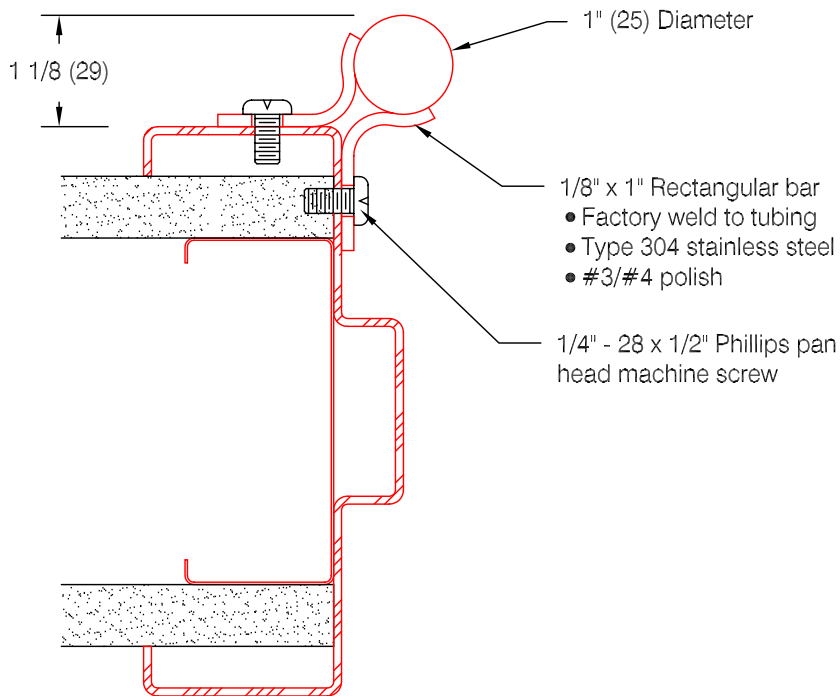

## DFGS-100 Door Frame Guard

### Features:

- Type 304 stainless steel
- Molded plastic top and bottom caps
- Standard length: 48" (1219)  
42" (1067)
- Custom lengths available