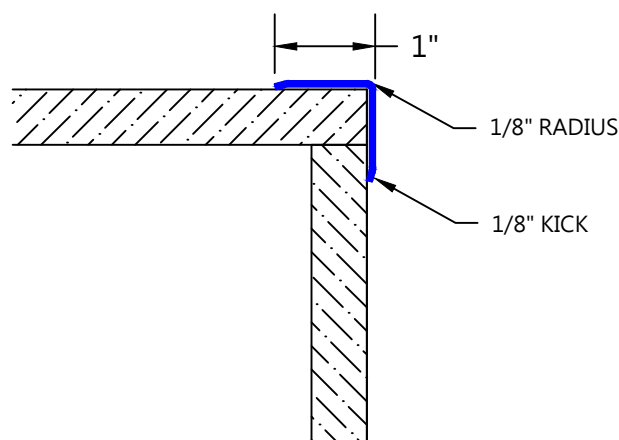

ProTek Systems, Inc.

PROTEK SYSTEMS, INC.
1250 WALLACE DR UNIT B
DELRAY BEACH, FL 33444
TELEPHONE: 800-598-2153
FAX: 561-395-4771
SALES@PROTEKMAIL.COM

CG-52 STAINLESS STEEL CORNER GUARD

FEATURES:

- 16 GAUGE TYPE 304 #4 SATIN STAINLESS STEEL
- STOCK LENGTHS: 4FT, 8FT, OR 10FT
- CUSTOM WING SIZES AVAILABLE
- CUSTOM HEIGHTS AND ANGLES AVAILABLE
- OTHER FINISHES AVAILABLE

MOUNTING OPTIONS:

- ADHESIVE:
 - ADH-50 CONSTRUCTION ADHESIVE
(SUPPLIED SEPARATELY AS REQUIRED)

CUSTOMER:

PROJECT:

ARCHITECT:

SALES REP:

CG-52