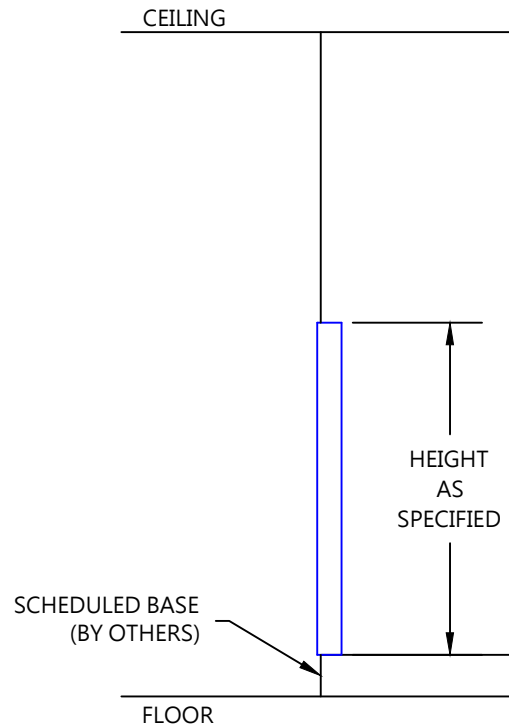

ProTek Systems, Inc.

PROTEK SYSTEMS, INC.
1250 WALLACE DR UNIT B
DELRAY BEACH, FL 33444
TELEPHONE: 800-598-2153
FAX: 561-395-4771
SALES@PROTEKMAIL.COM

CG-52 STAINLESS STEEL CORNER GUARD

FEATURES:

- 16 GAUGE TYPE 304 #4 SATIN STAINLESS STEEL
- STOCK LENGTHS: 4FT, 8FT, OR 10FT
- CUSTOM WING SIZES AVAILABLE
- CUSTOM HEIGHTS AND ANGLES AVAILABLE
- OTHER FINISHES AVAILABLE

MOUNTING OPTIONS:

- ADHESIVE:
 - ADH-50 CONSTRUCTION ADHESIVE
(SUPPLIED SEPARATELY AS REQUIRED)

CUSTOMER:

PROJECT:

ARCHITECT:

SALES REP:

CG-52