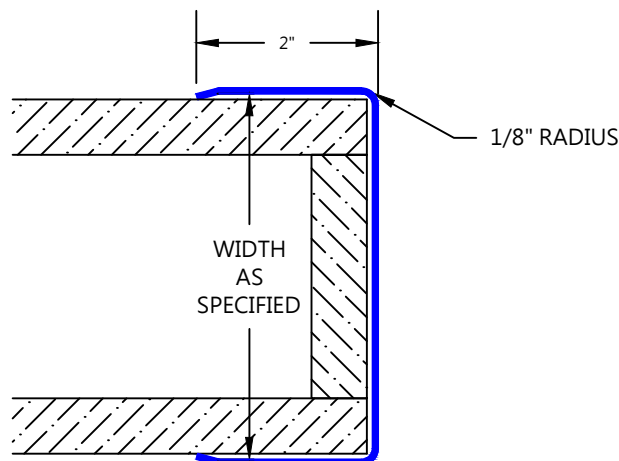

### FEATURES:

- 16 GAUGE TYPE 304 #4 SATIN STAINLESS STEEL
- STOCK LENGTHS: 4FT, 8FT, OR 10FT
- CUSTOM WING SIZES AVAILABLE
- CUSTOM HEIGHTS AND ANGLES AVAILABLE
- OTHER FINISHES AVAILABLE

### MOUNTING OPTIONS:

- ADHESIVE:
  - ADH-50 CONSTRUCTION ADHESIVE (SUPPLIED SEPARATELY AS REQUIRED)
- DRILLED:
  - CLEARANCE HOLES FOR #8 FASTENER ABSS-11 #8 X 1 1/2" OVAL HEAD SHEET METAL SCREW AND ABCW-132 STAINLESS CUP WASHER (FASTENERS BY OTHERS)
  - STANDARD SPACING: 3" FROM EACH END AND SPACED EVENLY NOT TO EXCEED 36" O.C.