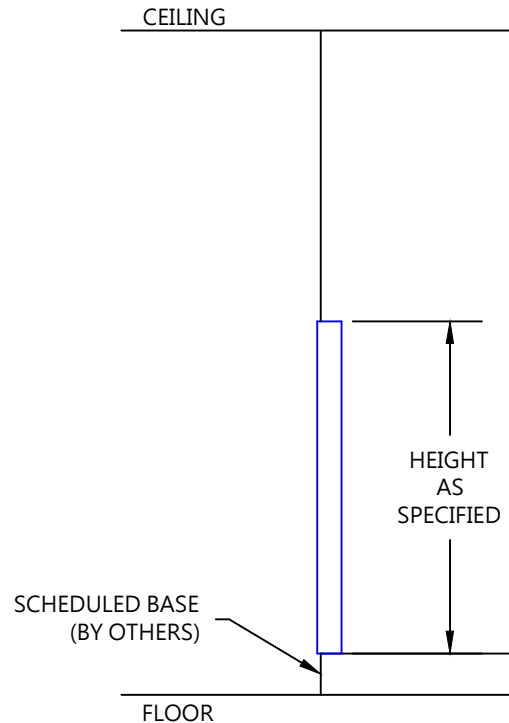

ProTek Systems, Inc.

PROTEK SYSTEMS, INC.
1250 WALLACE DR UNIT B
DELRAY BEACH, FL 33444
TELEPHONE: 800-598-2153
FAX: 561-395-4771
SALES@PROTEKMAIL.COM

CG-51-EW STAINLESS STEEL END WALL GUARD

FEATURES:

- 16 GAUGE TYPE 304 #4 SATIN STAINLESS STEEL
- STOCK LENGTHS: 4FT, 8FT, OR 10FT
- CUSTOM WING SIZES AVAILABLE
- CUSTOM HEIGHTS AND ANGLES AVAILABLE
- OTHER FINISHES AVAILABLE

MOUNTING OPTIONS:

- ADHESIVE:
  - ADH-50 CONSTRUCTION ADHESIVE (SUPPLIED SEPARATELY AS REQUIRED)
- DRILLED:
  - CLEARANCE HOLES FOR #8 FASTENER ABSS-11 #8 X 1 1/2" OVAL HEAD SHEET METAL SCREW AND ABCW-132 STAINLESS CUP WASHER (FASTENERS BY OTHERS)
  - STANDARD SPACING: 3" FROM EACH END AND SPACED EVENLY NOT TO EXCEED 36" O.C.

CUSTOMER:

PROJECT:

ARCHITECT:

SALES REP:

CG-51-EW