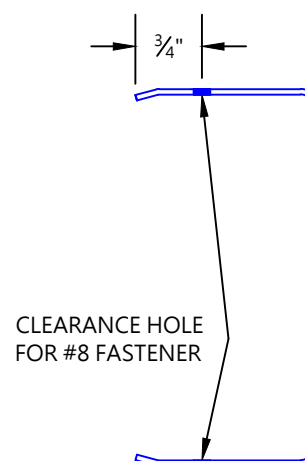

### FEATURES:

- 16 GAUGE TYPE 304 #4 SATIN STAINLESS STEEL
- STOCK LENGTHS: 4FT, 8FT, OR 10FT
- CUSTOM WING SIZES AVAILABLE
- CUSTOM HEIGHTS AND ANGLES AVAILABLE
- OTHER FINISHES AVAILABLE

### MOUNTING OPTIONS:

- ADHESIVE:
  - ADH-50 CONSTRUCTION ADHESIVE (SUPPLIED SEPARATELY AS REQUIRED)
- DRILLED:
  - CLEARANCE HOLES FOR #8 FASTENER ABSS-11 #8 X 1 1/2" OVAL HEAD SHEET METAL SCREW AND ABCW-132 STAINLESS CUP WASHER (FASTENERS BY OTHERS)
  - STANDARD SPACING: 3" FROM EACH END AND SPACED EVENLY NOT TO EXCEED 36" O.C.