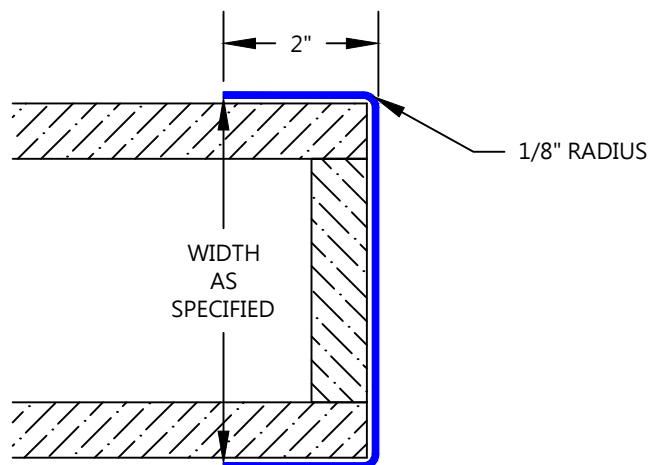

## PHOTO CGD-401-EW DECORATIVE PHOTO END WALL GUARD

### FEATURES:

- ALLOY 5052-H32 .080" THICK ALUMINUM WITH POWDER COATED PHOTO FINISH
- STOCK LENGTHS: 4FT OR 8FT
- CUSTOM WING SIZES AVAILABLE
- CUSTOM HEIGHTS AND ANGLES AVAILABLE

### MOUNTING OPTIONS:

- ADHESIVE:
  - ADH-50 CONSTRUCTION ADHESIVE (SUPPLIED SEPARATELY AS REQUIRED)
- DRILLED:
  - CLEARANCE HOLES FOR #8 FASTENER ABSS-11 #8 X 1 1/2" OVAL HEAD SHEET METAL SCREW AND ABCW-132 STAINLESS CUP WASHER (FASTENERS BY OTHERS)
  - STANDARD SPACING: 3" FROM EACH END AND SPACED EVENLY NOT TO EXCEED 36" O.C.