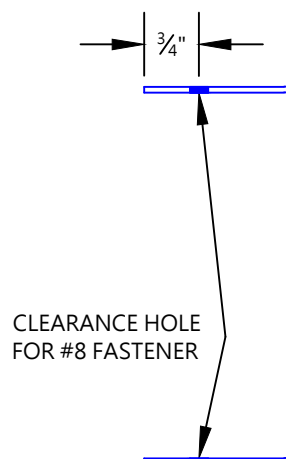

## PHOTO CGD-401-EW DECORATIVE PHOTO END WALL GUARD

### FEATURES:

- ALLOY 5052-H32 .080" THICK ALUMINUM WITH POWDER COATED PHOTO FINISH
- STOCK LENGTHS: 4FT OR 8FT
- CUSTOM WING SIZES AVAILABLE
- CUSTOM HEIGHTS AND ANGLES AVAILABLE

### MOUNTING OPTIONS:

- ADHESIVE:
  - ADH-50 CONSTRUCTION ADHESIVE (SUPPLIED SEPARATELY AS REQUIRED)
- DRILLED:
  - CLEARANCE HOLES FOR #8 FASTENER ABSS-11 #8 X 1 1/2" OVAL HEAD SHEET METAL SCREW AND ABCW-132 STAINLESS CUP WASHER (FASTENERS BY OTHERS)
  - STANDARD SPACING: 3" FROM EACH END AND SPACED EVENLY NOT TO EXCEED 36" O.C.