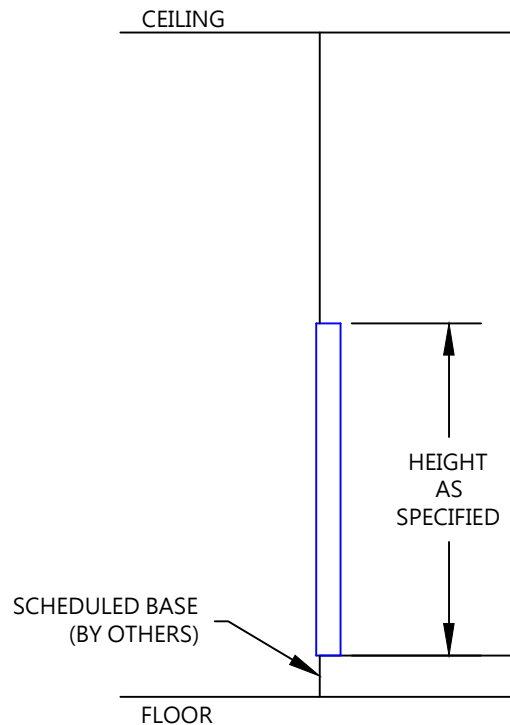

## PHOTO CGD-401-EW DECORATIVE PHOTO END WALL GUARD

### FEATURES:

- ALLOY 5052-H32 .080" THICK ALUMINUM WITH POWDER COATED PHOTO FINISH
- STOCK LENGTHS: 4FT OR 8FT
- CUSTOM WING SIZES AVAILABLE
- CUSTOM HEIGHTS AND ANGLES AVAILABLE

### MOUNTING OPTIONS:

- ADHESIVE:
  - ADH-50 CONSTRUCTION ADHESIVE (SUPPLIED SEPARATELY AS REQUIRED)
- DRILLED:
  - CLEARANCE HOLES FOR #8 FASTENER ABSS-11 #8 X 1 1/2" OVAL HEAD SHEET METAL SCREW AND ABCW-132 STAINLESS CUP WASHER (FASTENERS BY OTHERS)
  - STANDARD SPACING: 3" FROM EACH END AND SPACED EVENLY NOT TO EXCEED 36" O.C.