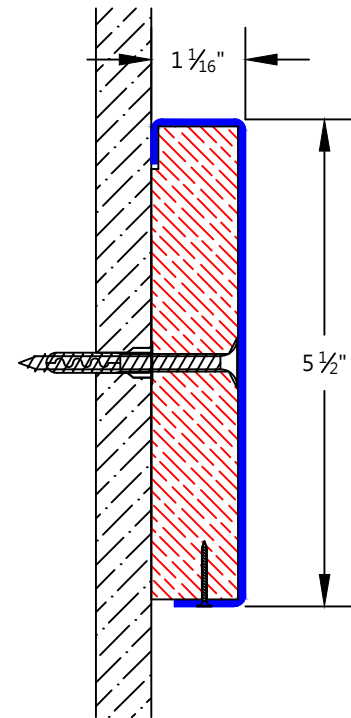

PHOTO CRDA-55SS DECORATIVE PHOTO WALL GUARD

FEATURES:

- COVER: ALLOY 5052-H32 .063" THICK ALUMINUM WITH POWDER COATED PHOTO FINISH
- END PLATES: ALLOY 5052-H32 .125" THICK ALUMINUM WITH POWDER COATED PHOTO FINISH
- RETAINER: WOOD
- STOCK LENGTHS: 8FT
- ALL RUNS TERMINATE WITH END PLATES
- CUSTOM LENGTHS AND HEIGHTS AVAILABLE
- FASTENERS BY OTHERS

ASSEMBLY: