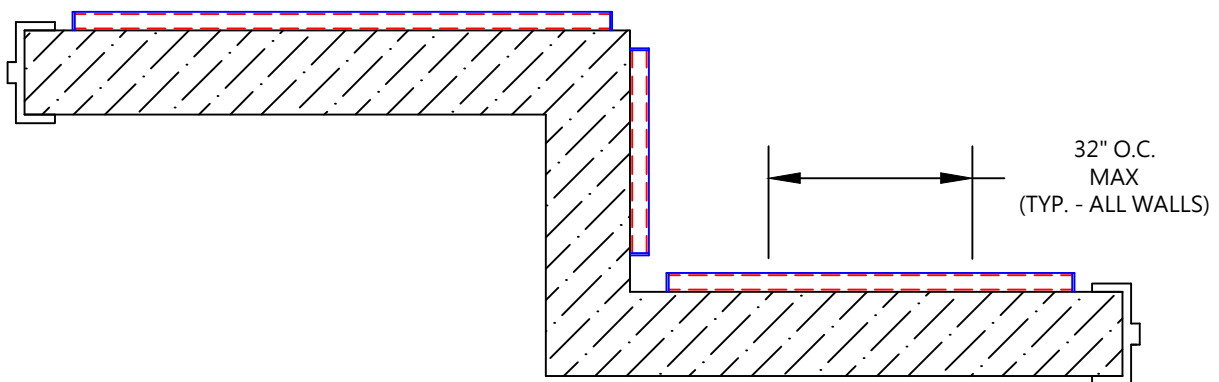

PHOTO CRDA-55SS DECORATIVE PHOTO WALL GUARD

FEATURES:

- COVER: ALLOY 5052-H32 .063" THICK ALUMINUM WITH POWDER COATED PHOTO FINISH
- END PLATES: ALLOY 5052-H32 .125" THICK ALUMINUM WITH POWDER COATED PHOTO FINISH
- RETAINER: WOOD
- STOCK LENGTHS: 8FT
- ALL RUNS TERMINATE WITH END PLATES
- CUSTOM LENGTHS AND HEIGHTS AVAILABLE
- FASTENERS BY OTHERS

ASSEMBLY:

STANDARD PLAN DETAIL:

REV. 10/15/2012

CUSTOMER:	PROJECT:	PHOTO CRDA-55SS
ARCHITECT:	SALES REP:	