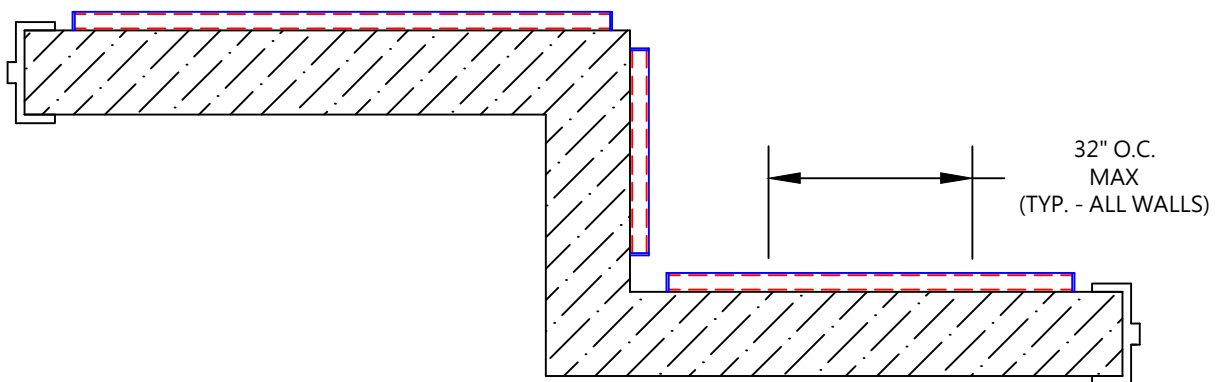

STANDARD PLAN DETAIL:

REV. 10/15/2012

CUSTOMER:	PROJECT:	PHOTO CRDA-55SS
ARCHITECT:	SALES REP: