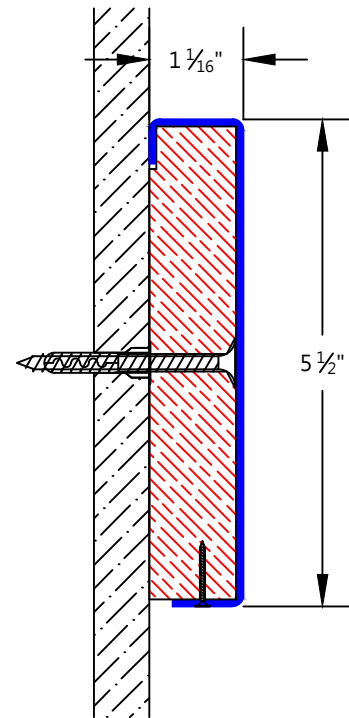

PHOTO CRDA-55SS DECORATIVE PHOTO WALL GUARD

FEATURES:

- COVER: ALLOY 5052-H32 .063" THICK ALUMINUM WITH POWDER COATED PHOTO FINISH
- END PLATES: ALLOY 5052-H32 .125" THICK ALUMINUM WITH POWDER COATED PHOTO FINISH
- RETAINER: WOOD
- STOCK LENGTHS: 8FT
- ALL RUNS TERMINATE WITH END PLATES
- CUSTOM LENGTHS AND HEIGHTS AVAILABLE
- FASTENERS BY OTHERS

ASSEMBLY:

STANDARD PLAN DETAIL:

REV. 10/15/2012

CUSTOMER:	PROJECT:	PHOTO CRDA-55SS
ARCHITECT:	SALES REP:	