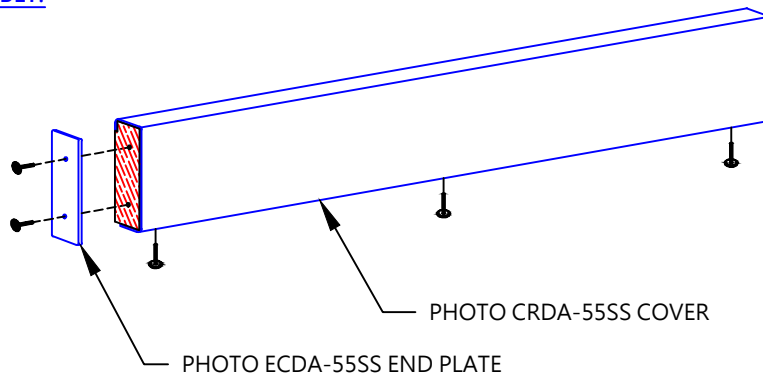

PHOTO CRDA-55SS DECORATIVE PHOTO WALL GUARD

FEATURES:

- COVER: ALLOY 5052-H32 .063" THICK ALUMINUM WITH POWDER COATED PHOTO FINISH
- END PLATES: ALLOY 5052-H32 .125" THICK ALUMINUM WITH POWDER COATED PHOTO FINISH
- RETAINER: WOOD
- STOCK LENGTHS: 8FT
- ALL RUNS TERMINATE WITH END PLATES
- CUSTOM LENGTHS AND HEIGHTS AVAILABLE
- FASTENERS BY OTHERS

ASSEMBLY:

STANDARD PLAN DETAIL:

REV. 10/15/2012

CUSTOMER:	PROJECT:	PHOTO CRDA-55SS
ARCHITECT:	SALES REP:	