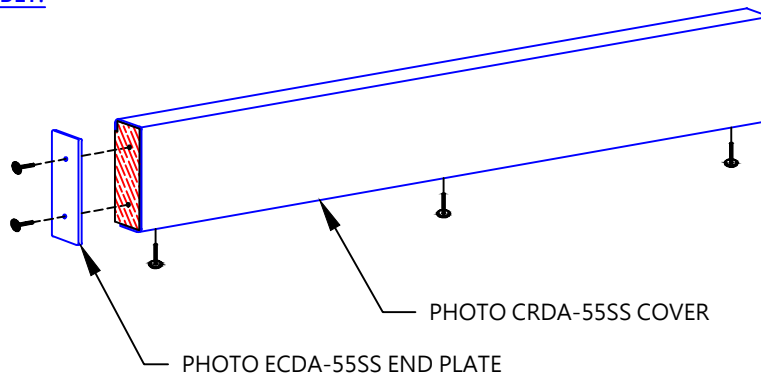

PHOTO CRDA-55SS DECORATIVE PHOTO WALL GUARD

FEATURES:

- COVER: ALLOY 5052-H32 .063" THICK ALUMINUM WITH POWDER COATED PHOTO FINISH
- END PLATES: ALLOY 5052-H32 .125" THICK ALUMINUM WITH POWDER COATED PHOTO FINISH
- RETAINER: WOOD
- STOCK LENGTHS: 8FT
- ALL RUNS TERMINATE WITH END PLATES
- CUSTOM LENGTHS AND HEIGHTS AVAILABLE
- FASTENERS BY OTHERS

ASSEMBLY: